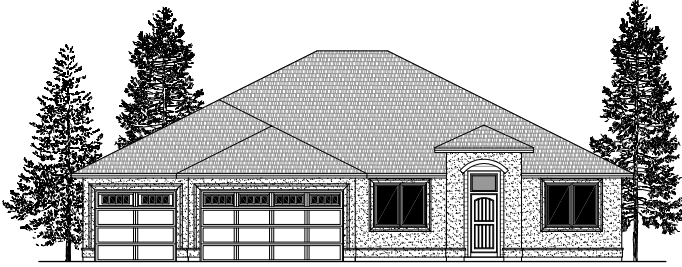

**2,534 SQ FT**

**FEATURES INCLUDE:**

- Single Level Living
- 3 Bedrooms, 3 Baths
- Formal Dining w/12' Ceilings
- Energy Efficient Design
- Master Suite w/Coffered Ceiling & Walk-In Closet
- Guest Suite w/Full Bath & Coffered Ceiling
- Open Great Room w/Vaulted Ceiling
- Large Covered Patio
- 3 Car Garage

**THE BAINBRIDGE "T"**